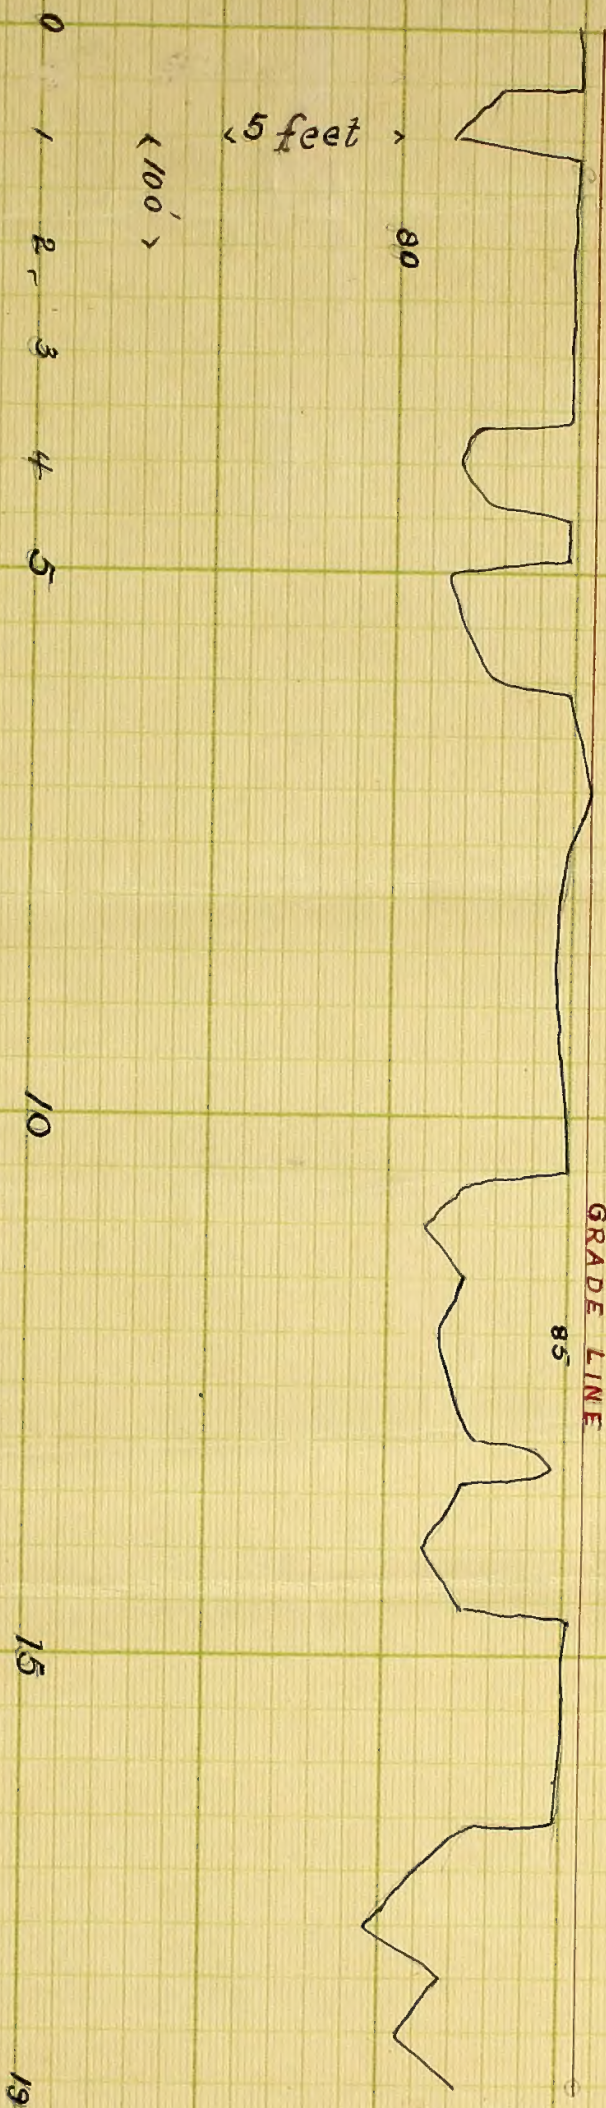

PROFILE OF CANAL LEVEE RECLAMATION DISTRICT No 348

JAGTalam
ENGR.

REPUBLIC OF KENYA
NATIONAL DISTRICT
OFFICE

1966-X232.001a